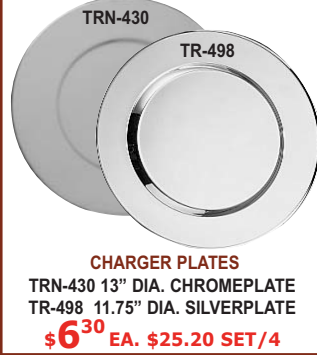

CHARGER PLATES  
TRN-430 13" DIA. CHROMEPLATE \$6<sup>30</sup> EA. \$25.20 SET/4  
TR-498 11.75" DIA. SILVERPLATE

CLEAR GLASS BEADED EDGE  
CHARGER PLATES  
SOLD IN CASE PACKS OF 4.  
GLC-46000 13" DIA. GOLD BEADED \$15<sup>75</sup> EACH \$63<sup>00</sup> SET/4  
GLC-46001 13" DIA. SILVER BEADED  
GLC-46002 13" DIA. CLEAR BEADED