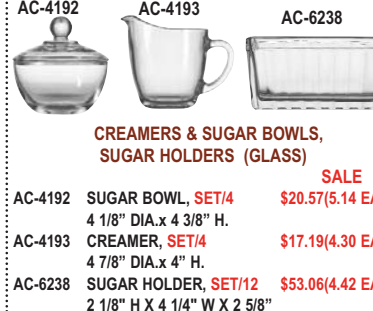

CREAMERS & SUGAR BOWLS, SUGAR HOLDERS (GLASS)

SALE

- AC-4192 SUGAR BOWL, SET/4 4 1/8" DIA. x 4 3/8" H. $20.57(5.14 EA.)
- AC-4193 CREAMER, SET/4 4 7/8" DIA. x 4" H. $17.19(4.30 EA.)
- AC-6238 SUGAR HOLDER, SET/12 2 1/8" H. X 4 1/4" W X 2 5/8" $53.06(4.42 EA.)