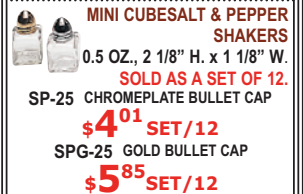

MINI CUBESALT & PEPPER SHAKERS
0.5 OZ., 2 1/8" H. x 1 1/8" W.
SOLD AS A SET OF 12.

SALE

- SP-25 CHROMEPLATE BULLET CAP $4.01 SET/12
- SPG-25 GOLD BULLET CAP $5.85 SET/12